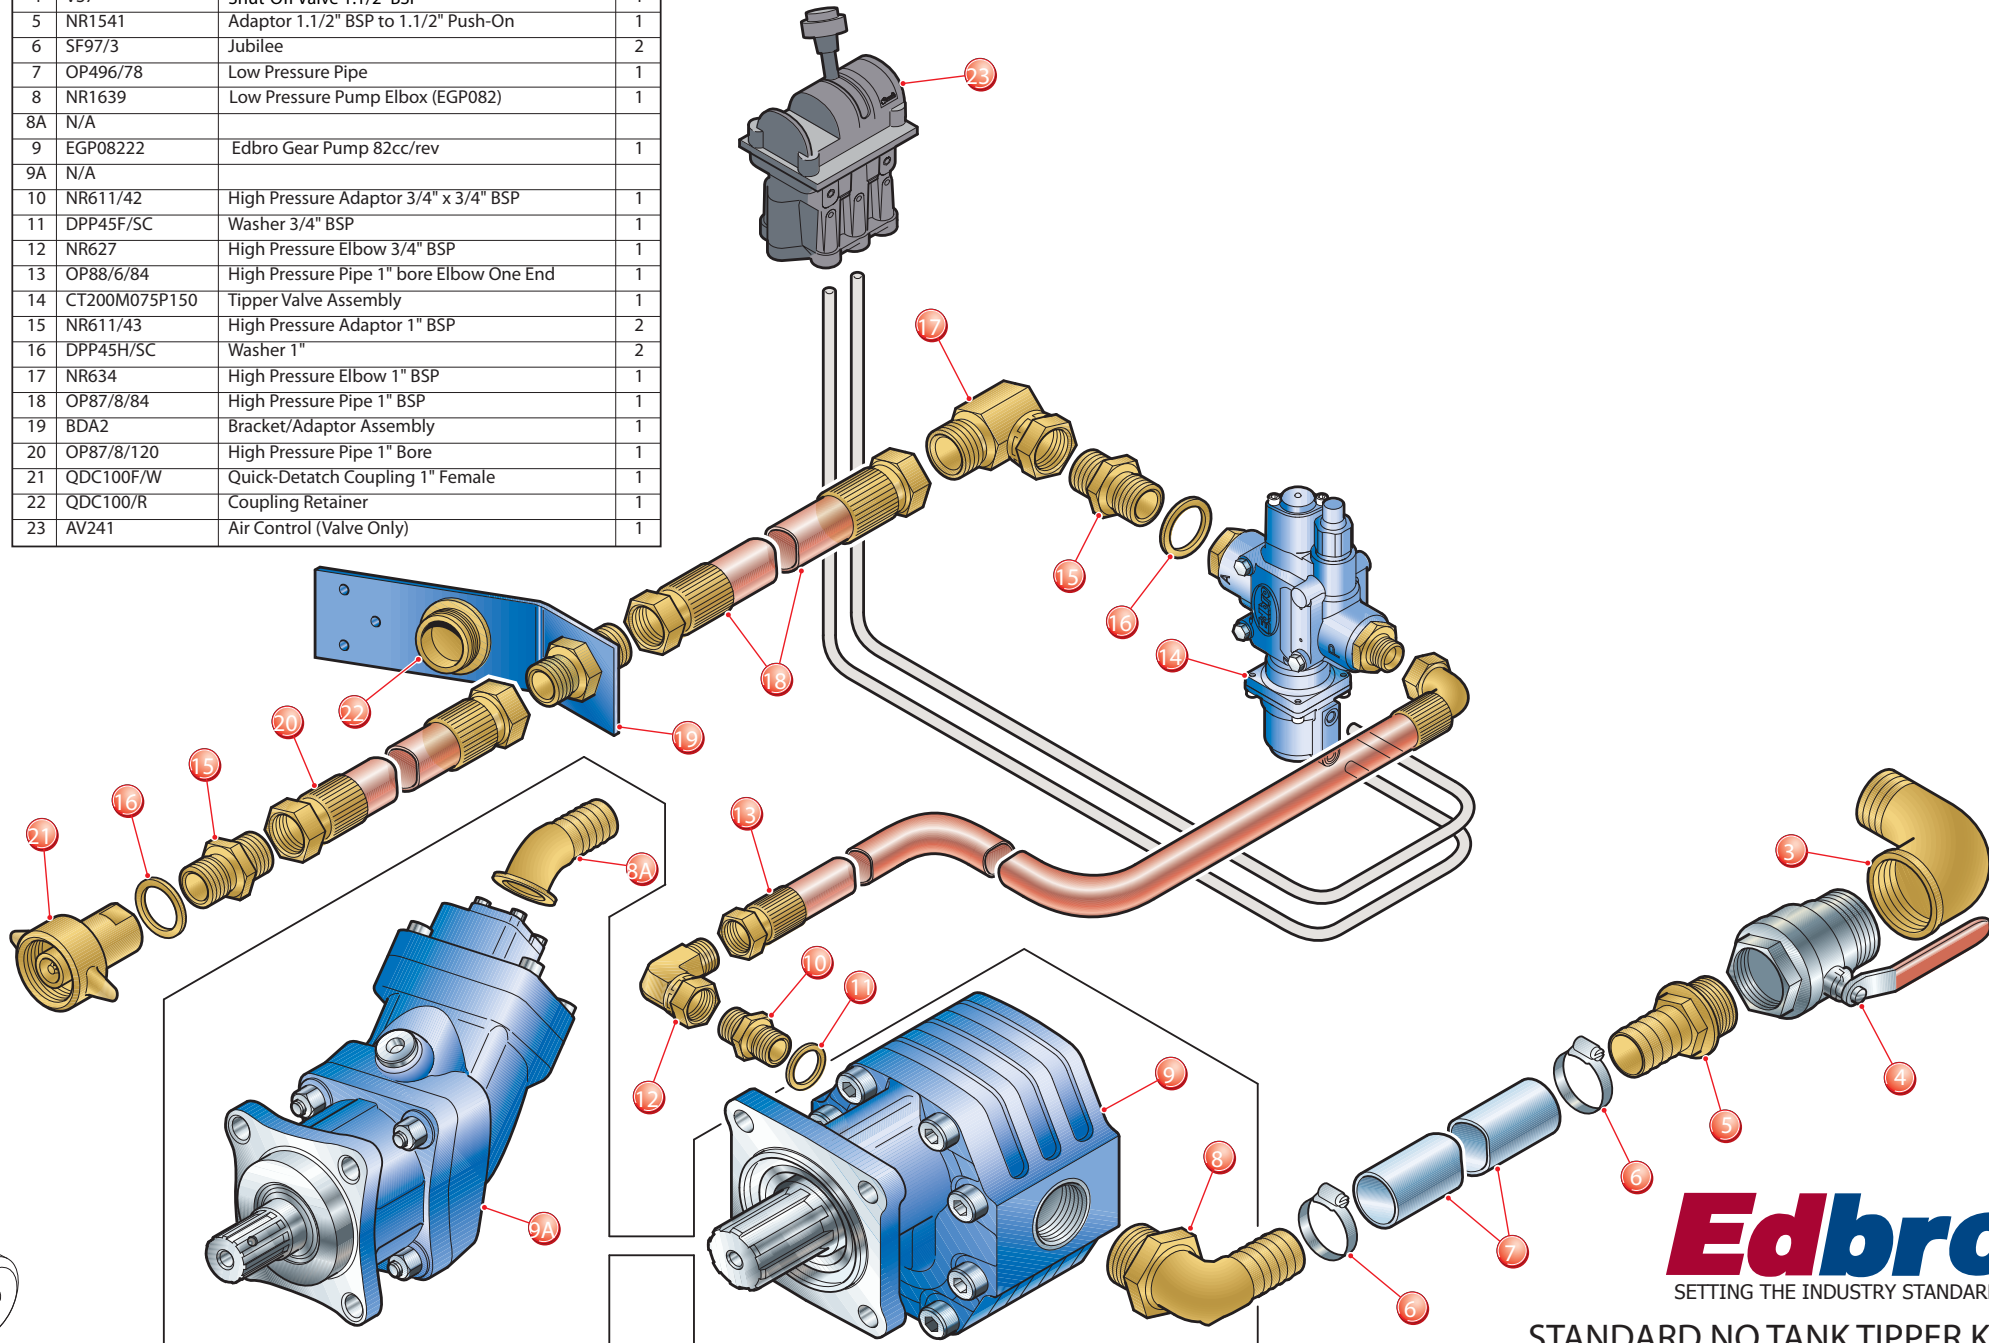

### Parts List for Tractor Kit without Tank

Item No.	Part No.	Description	Qty
1	N/A		
2	N/A		
3	NR1544	Low Pressure Elbow 1.1/2" BSP	1
4	VS7	Shut-Off Valve 1.1/2" BSP	1
5	NR1541	Adaptor 1.1/2" BSP to 1.1/2" Push-On	1
6	SF97/3	Jubilee	2
7	OP496/78	Low Pressure Pipe	1
8	NR1639	Low Pressure Pump Elbox (EGP082)	1
8A	N/A		
9	EGP08222	Edbro Gear Pump 82cc/rev	1
9A	N/A		
10	NR611/42	High Pressure Adaptor 3/4" x 3/4" BSP	1
11	DPP45F/SC	Washer 3/4" BSP	1
12	NR627	High Pressure Elbow 3/4" BSP	1
13	OP88/6/84	High Pressure Pipe 1" bore Elbow One End	1
14	CT200M075P150	Tipper Valve Assembly	1
15	NR611/43	High Pressure Adaptor 1" BSP	2
16	DPP45H/SC	Washer 1"	2
17	NR634	High Pressure Elbow 1" BSP	1
18	OP87/8/84	High Pressure Pipe 1" BSP	1
19	BDA2	Bracket/Adaptor Assembly	1
20	OP87/8/120	High Pressure Pipe 1" Bore	1
21	QDC100F/W	Quick-Detatch Coupling 1" Female	1
22	QDC100/R	Coupling Retainer	1
23	AV241	Air Control (Valve Only)	1

**Edbro**  
SETTING THE INDUSTRY STANDARD

STANDARD NO TANK TIPPER KIT