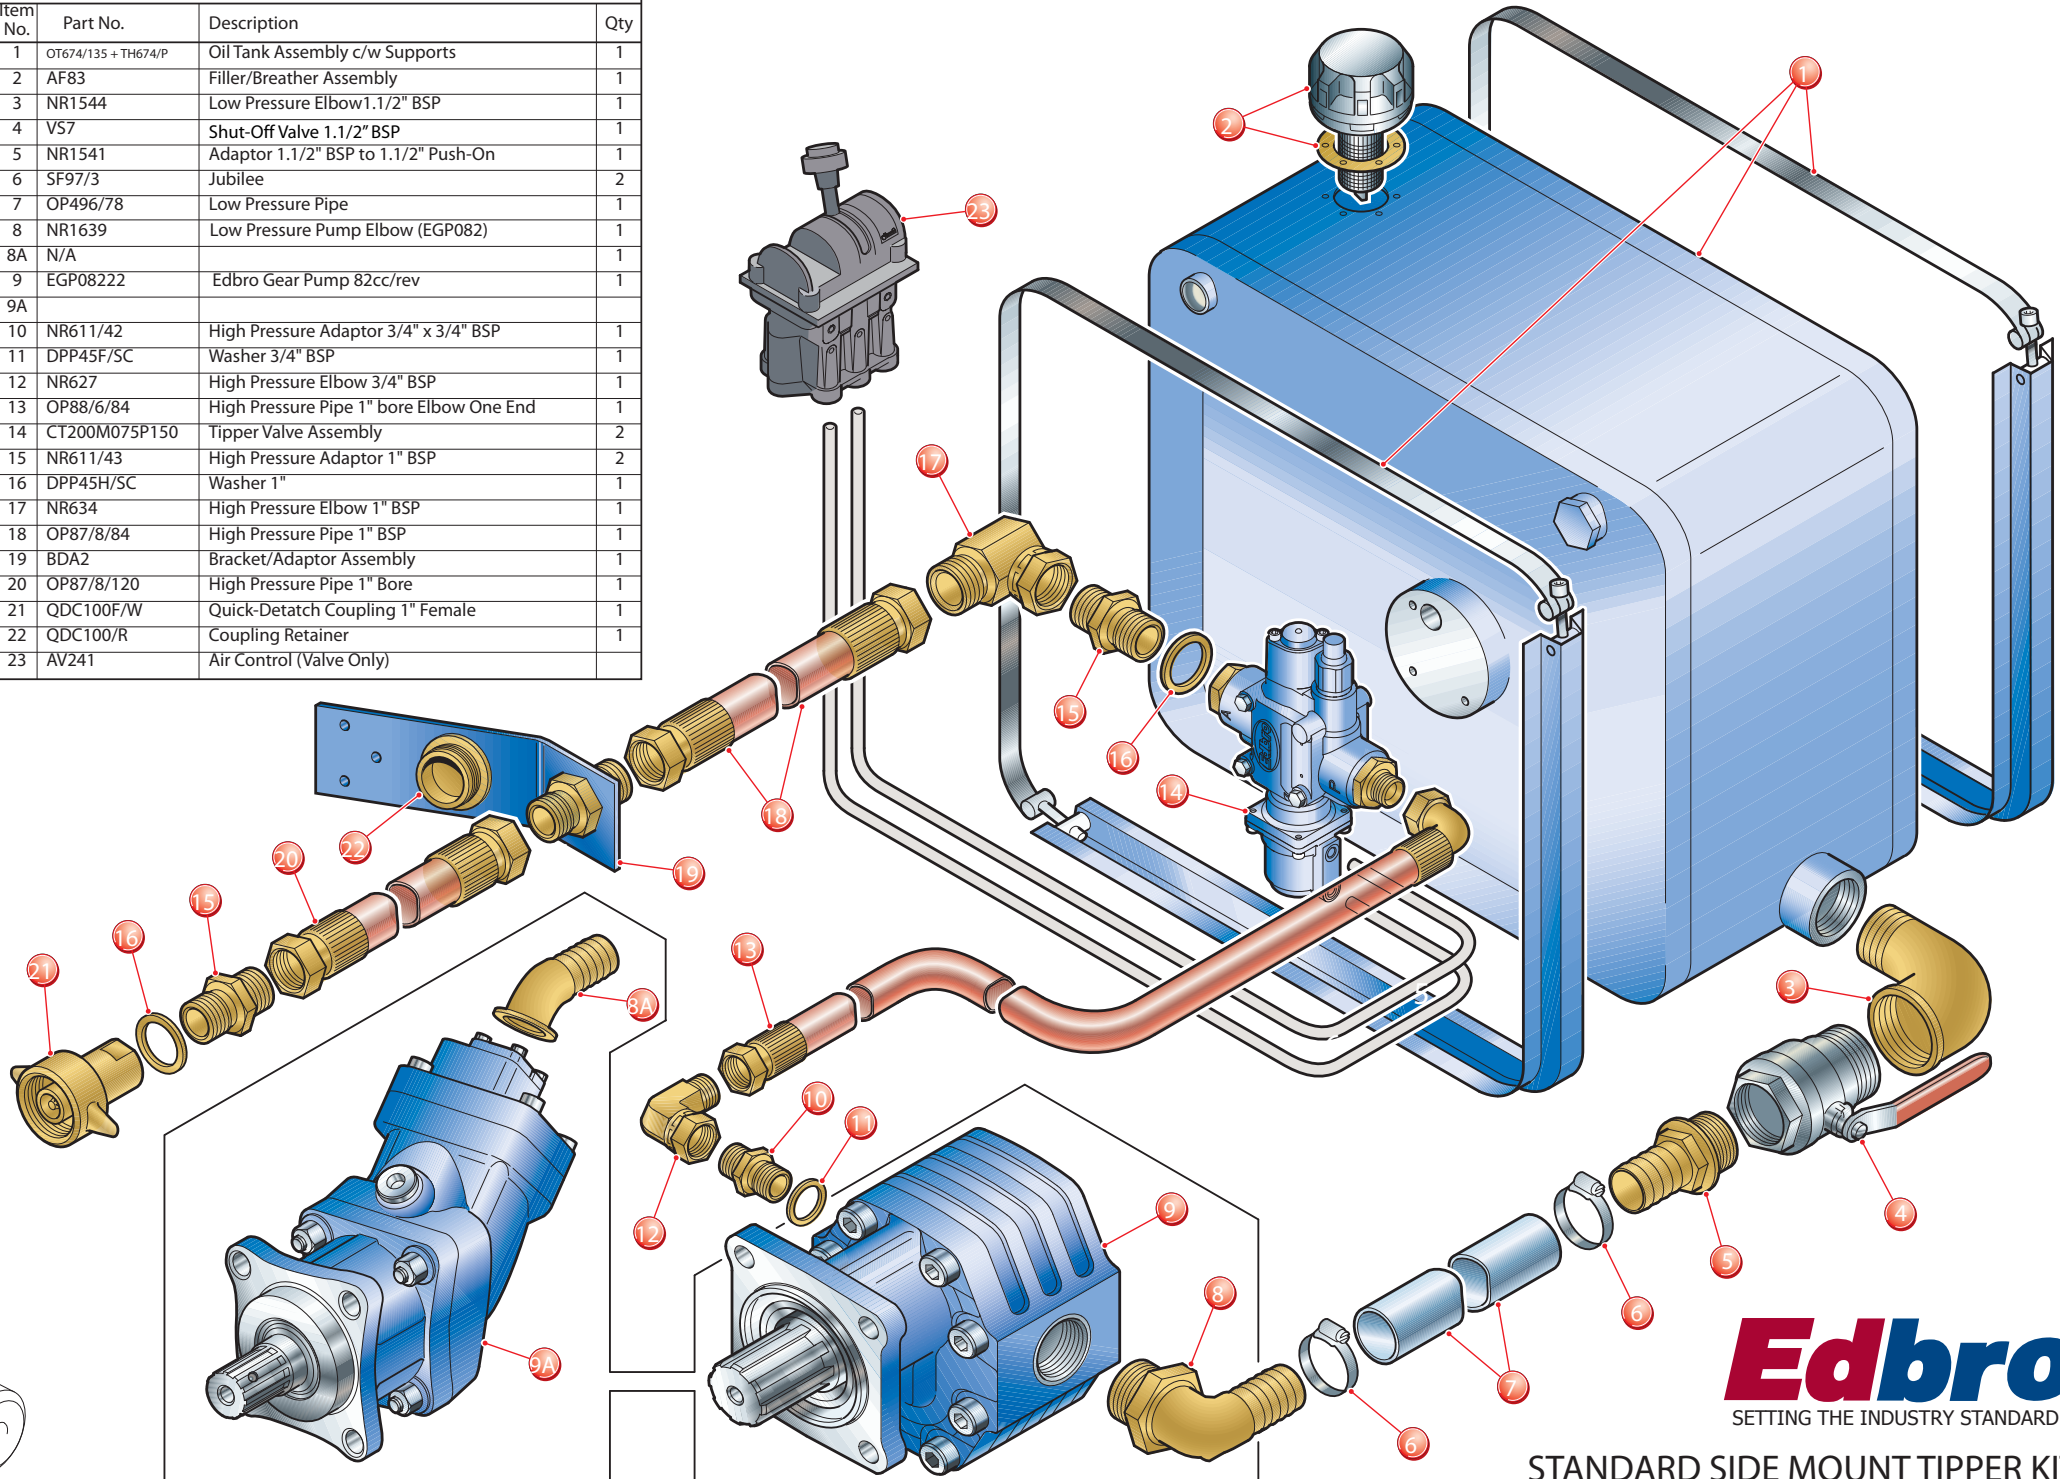

Parts List for Tractor Kit with Side Mount Tank

Item No.	Part No.	Description	Qty
1	OT674/135 + TH674/P	Oil Tank Assembly c/w Supports	1
2	AF83	Filler/Breather Assembly	1
3	NR1544	Low Pressure Elbow 1.1/2" BSP	1
4	VS7	Shut-Off Valve 1.1/2" BSP	1
5	NR1541	Adaptor 1.1/2" BSP to 1.1/2" Push-On	1
6	SF97/3	Jubilee	2
7	OP496/78	Low Pressure Pipe	1
8	NR1639	Low Pressure Pump Elbow (EGP082)	1
8A	N/A		1
9	EGP08222	Edbro Gear Pump 82cc/rev	1
9A			1
10	NR611/42	High Pressure Adaptor 3/4" x 3/4" BSP	1
11	DPP45F/SC	Washer 3/4" BSP	1
12	NR627	High Pressure Elbow 3/4" BSP	1
13	OP88/6/84	High Pressure Pipe 1" bore Elbow One End	1
14	CT200M075P150	Tipper Valve Assembly	2
15	NR611/43	High Pressure Adaptor 1" BSP	2
16	DPP45H/SC	Washer 1"	1
17	NR634	High Pressure Elbow 1" BSP	1
18	OP87/8/84	High Pressure Pipe 1" BSP	1
19	BDA2	Bracket/Adaptor Assembly	1
20	OP87/8/120	High Pressure Pipe 1" Bore	1
21	QDC100F/W	Quick-Detatch Coupling 1" Female	1
22	QDC100/R	Coupling Retainer	1
23	AV241	Air Control (Valve Only)	

**Edbro**  
SETTING THE INDUSTRY STANDARD

STANDARD SIDE MOUNT TIPPER KIT