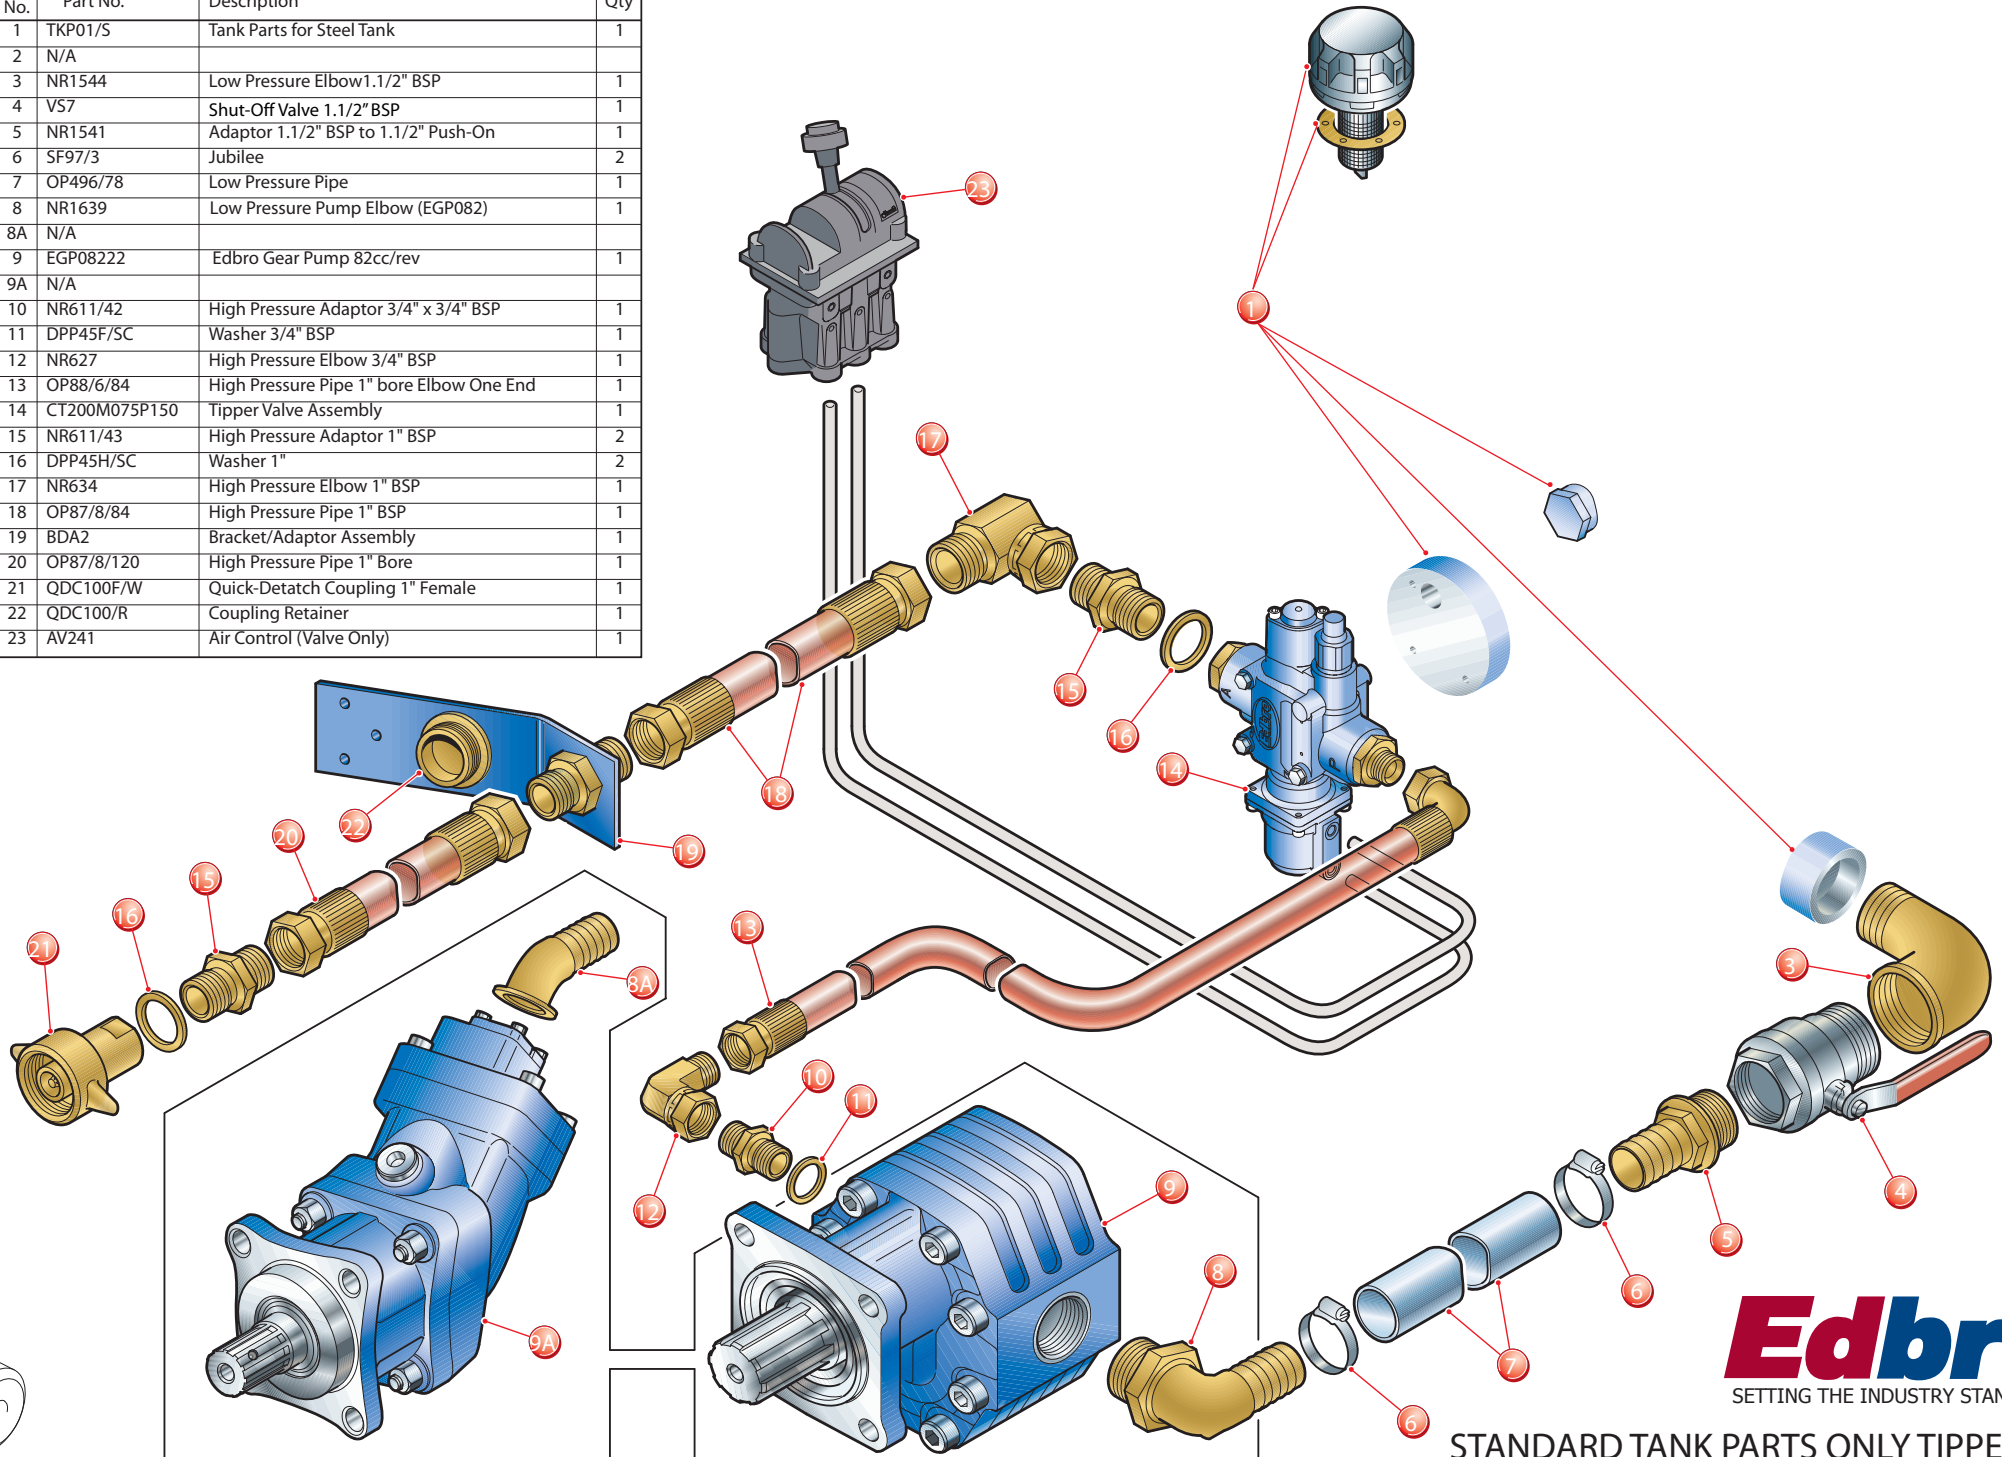

Parts List for Tractor Kit with Tank Parts Only

Item No.	Part No.	Description	Qty
1	TKP01/S	Tank Parts for Steel Tank	1
2	N/A		
3	NR1544	Low Pressure Elbow 1.1/2" BSP	1
4	VS7	Shut-Off Valve 1.1/2" BSP	1
5	NR1541	Adaptor 1.1/2" BSP to 1.1/2" Push-On	1
6	SF97/3	Jubilee	2
7	OP496/78	Low Pressure Pipe	1
8	NR1639	Low Pressure Pump Elbow (EGP082)	1
8A	N/A		
9	EGP08222	Edbro Gear Pump 82cc/rev	1
9A	N/A		
10	NR611/42	High Pressure Adaptor 3/4" x 3/4" BSP	1
11	DPP45F/SC	Washer 3/4" BSP	1
12	NR627	High Pressure Elbow 3/4" BSP	1
13	OP88/6/84	High Pressure Pipe 1" bore Elbow One End	1
14	CT200M075P150	Tipper Valve Assembly	1
15	NR611/43	High Pressure Adaptor 1" BSP	2
16	DPP45H/SC	Washer 1"	2
17	NR634	High Pressure Elbow 1" BSP	1
18	OP87/8/84	High Pressure Pipe 1" BSP	1
19	BDA2	Bracket/Adaptor Assembly	1
20	OP87/8/120	High Pressure Pipe 1" Bore	1
21	QDC100F/W	Quick-Detatch Coupling 1" Female	1
22	QDC100/R	Coupling Retainer	1
23	AV241	Air Control (Valve Only)	1

Edbro
SETTING THE INDUSTRY STANDARD

STANDARD TANK PARTS ONLY TIPPER KIT